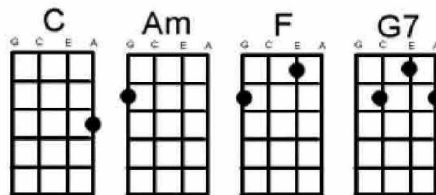

Stand By Me Ben E King

Intro: [C] [Am] [F] [G7] [C]

[C] When the night has come [Am] and the land is dark
And the [F] moon is the [G7] only light we'll [C] see

[C] No I won't be afraid no I [Am] won't be afraid
Just as [F] long as you [G7] stand stand by [C] me

[C] So darling darling stand by me oh [Am] stand by me
Oh [F] stand [G7] stand by me stand by [C] me

[C] If the sky that we look upon
[Am] Should tumble and fall
Or the [F] mountain should [G7] crumble to the [C] sea

[C] I won't cry I won't cry no I [Am] won't shed a tear
Just as [F] long as you [G7] stand stand by [C] me

[C] And darling darling stand by me oh [Am] stand by me
Oh [F] stand [G7] stand by me stand by [C] me

[C] And darling darling stand by me oh [Am] stand by me
Oh [F] stand [G7] stand by me stand by [C] me

Hear this song at: <http://www.youtube.com/watch?v=Us-TVg40ExM>

(Playing for Change version, play along in this key)